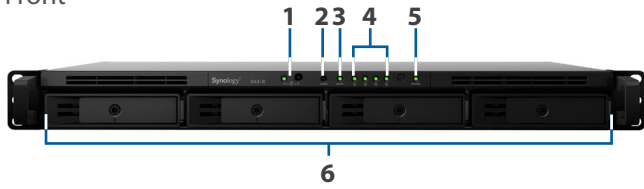

Hardware Overview

Front