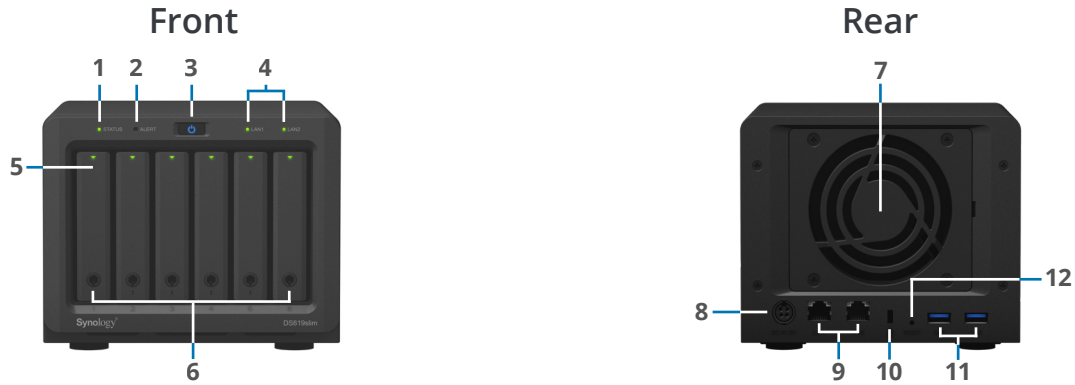

Hardware Overview

| | | | | | | | |
|---|------------------------|----|--------------------------|----|--------------|----|---------------|
| 1 | Status indicator | 2 | Alert indicator | 3 | Power button | 4 | LAN indicator |
| 5 | Drive status indicator | 6 | Drive tray | 7 | FAN | 8 | Power port |
| 9 | 1GbE RJ-45 port | 10 | Kensington Security Slot | 11 | USB 3.0 port | 12 | Reset button |