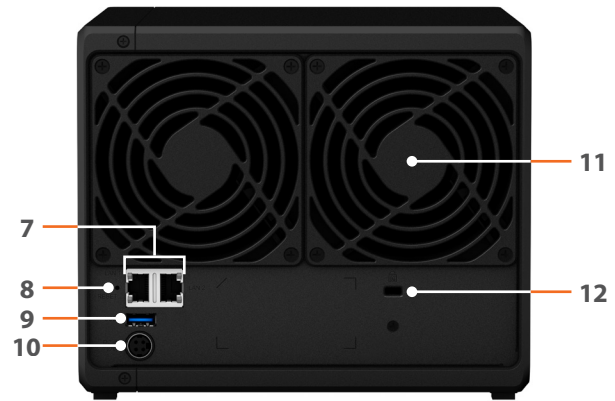

Hardware Overview

Front

Rear

1	Status indicator	2	Drive status indicator	3	Drive tray lock	4	USB 3.0 port
5	Power button and indicator	6	Drive tray	7	1GbE RJ-45 port	8	Reset button
9	USB 3.0 port	10	Power port	11	Fan	12	Kensington Security Slot