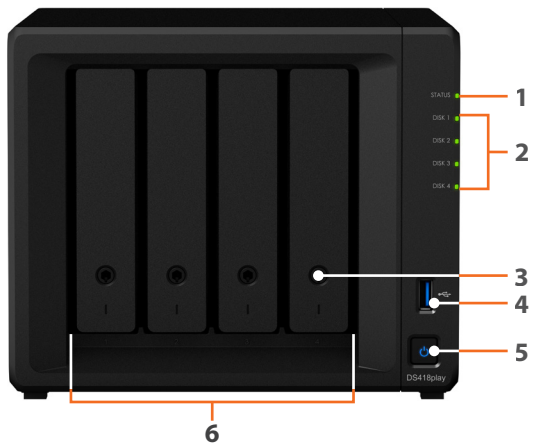

Hardware Overview

Front

Rear

1	Status indicator	2	Drive status indicator	3	Drive tray lock	4	USB 3.0 port
5	Power button and indicator	6	Drive tray	7	1GbE RJ-45 port	8	Reset button
9	USB 3.0 port	10	Power port	11	Fan	12	Kensington Security Slot