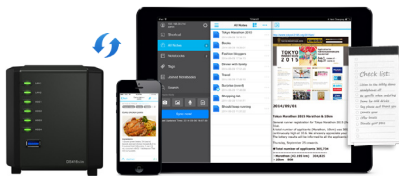

Anytime Availability

Access your DiskStation anywhere using Synology mobile apps.

Energy Efficient and Easy Management Design

Synology DS416slim is designed and developed with energy efficiency in mind. Compared with the average storage server counterparts, DS416slim consumes only 17.17 watts in regular operation. The support of Wake on LAN/WAN and scheduled power on and off can further reduce power consumption and operation cost. HDD hibernation can be configured to take effect automatically when the system has been inactive for a specified period of time. This not only saves energy but also extends the lifespan of the hard disks.

All Synology products are produced with RoHS compliant parts and packed with recyclable packing materials. Synology acknowledges the responsibility as a global citizen to continually work to reduce the environmental impact of every product produced.