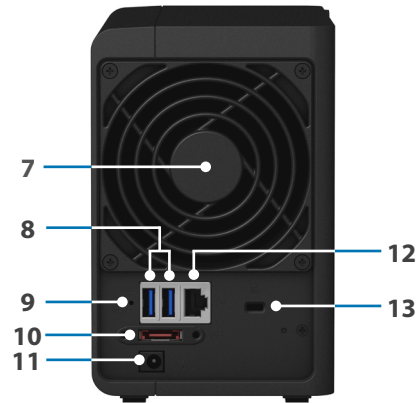

Hardware Overview

Front

Rear

1	Status indicator	2	LAN indicator	3	Drive status indicator	4	USB 3.0 port
5	USB copy button	6	Power button and indicator	7	Fan	8	USB 3.0 port
9	Reset button	10	eSATA port	11	Power port	12	1GbE RJ-45 port
13	Kensington Security Slot						