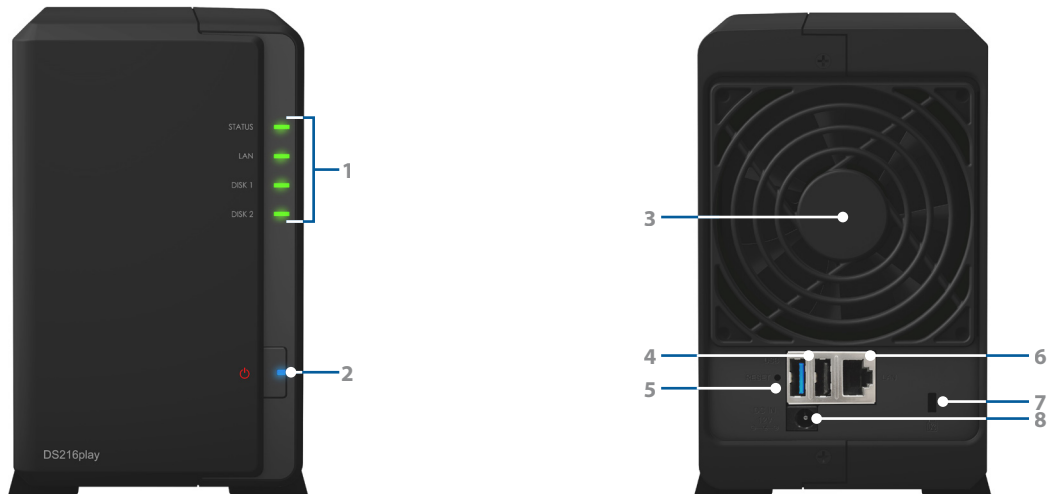

Connections & Buttons

1	LED indicator	2	Power button	3	Fan	4	USB 3.0 port (blue) / 2.0 port (black)
5	Reset button	6	Gigabit (RJ-45) LAN port	7	Kensington Security Slot	8	Power port

Technical Specifications

Hardware

CPU	STM STiH412 dual-core 1.5GHz
Floating point unit	Yes
Hardware encryption engine	Yes
Hardware transcoding engine	Yes; Supported codec: MPEG-4 Part 2 (XVID, DIVX5), MPEG-2, VC-1, H.265 (HEVC); Maximum resolution: 4K (3840 x 2160); Maximum frame rate per second (FPS): 30
RAM size	DDR3 1GB
Compatible drive type	3.5"/2.5" SATA III/II x 2 (Hard drives not included. Disk holders are required for 2.5" drives.)
Maximum internal raw capacity	16TB (8TB HDD x 2) (The actual capacity will differ according to volume types.)
External ports	USB 3.0 port x 1, USB 2.0 port x 1
Size (HxWxD)	165 mm x 100 mm x 225.5 mm
Weight	880g
LAN	Gigabit (RJ-45) x 1
Wireless support	Yes (wireless dongles not included)
Wake on LAN/WAN	Yes
Scheduled power on/off	Yes
AC input power voltage	100V to 240V
Power frequency	50Hz to 60Hz, single phase
Operating temperature	5°C to 40°C (40°F to 104°F)
Storage temperature	-20°C to 60°C (-5°F to 140°F)
Relative humidity	5% to 95% RH

General

Networking protocols	CIFS, AFP, NFS, FTP, WebDAV, CalDAV, iSCSI, Telnet, SSH, SNMP, VPN (PPTP, OpenVPN™, L2TP)
File system	Internal: ext4 External: ext4, ext3, FAT, NTFS, HFS+ (read only)
Storage management	Maximum single volume size: 16TB, Maximum internal volume: 256, Maximum iSCSI Target: 10, Maximum iSCSI LUN: 10
Supported RAID type	Synology Hybrid RAID (SHR), Basic, JBOD, RAID 0, RAID 1
File sharing capability	Maximum user account: 2048, Maximum group: 256, Maximum shared folder: 256, Maximum concurrent CIFS/AFP/FTP/File Station connection: 256
Privilege	Windows Access Control List (ACL)
Directory service	Windows AD Integration: Domain Users login via Samba (CIFS)/AFP/FTP/File Station, LDAP integration
Security	FTP over SSL/TLS, IP auto-block, firewall, encrypted network backup over Rsync, HTTPS connection
Utilities	Synology Web Assistant, Synology Assistant, Cloud Station, Photo Station Uploader, Evidence Integrity Authenticator
Supported clients	Windows XP onwards, Mac OS X® 10.7 onwards, Ubuntu 12 onwards
Supported browsers	Chrome™, Firefox®, Internet Explorer®: 8 onwards, Safari® 7 onwards, Safari (iOS® 7 onwards on iPad®), Chrome (Android 4.0 onwards on tablets)
Language	English, Deutsch, Français, Italiano, Español, Dansk, Norsk, Svensk, Nederlands, Русский, Polski, Magyar, Português do Brasil, Português Europeu, Türkçe, Český, 日本語, 한국어, 繁體中文, 简体中文