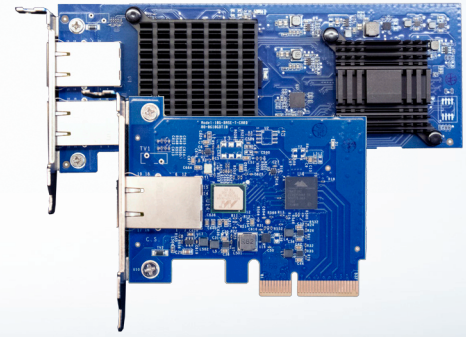

# Ethernet Adapter

# E10G17-T Series

Synology E10G17-T series Ethernet adapter cards enable simple and cost-effective network upgrades for Synology NAS. The 10GBASE-T interface fits into existing copper twisted pair based networks, allowing for interoperability and ease of transitioning between legacy Gigabit and 10GbE networks. E10G17-T series are designed for low power consumption and carry Synology's 5 year limited warranty.